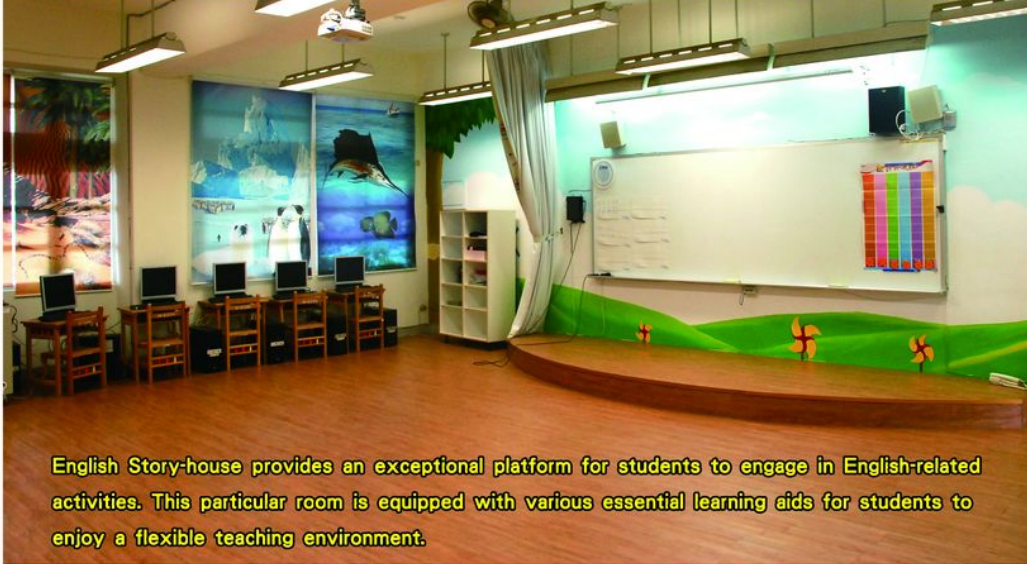

## 室內遊戲室 Indoor Gaming Room

哇~ 是孩子們滑入繽紛多彩球池的讚嘆聲！  
手牽手一起到歡樂城堡探險去，  
不必擔心天氣的陰晴變化，  
幼稚園寶貝們可以盡情地在這裡運動肢體，  
學習友伴間的和睦相處，  
更期待著下次歡樂的約會！

Friends are an important aspect of elementary school life. This creative and innovative gaming room enables students to build bonds with one another through social activities and interactions.

圖片說明：室內遊戲室 Indoor Gaming Room

## 英語故事屋 English Story-house

位於橙陽樓3樓，面積約為普通教室的1.5倍，前方舞台及大型布幕提供學生表演活動的空間，教室內全面鋪設地板及移動式英文字母方塊椅，教師可依教學需求，彈性運用。

English Story-house provides an exceptional platform for students to engage in English-related activities. This particular room is equipped with various essential learning aids for students to enjoy a flexible teaching environment.