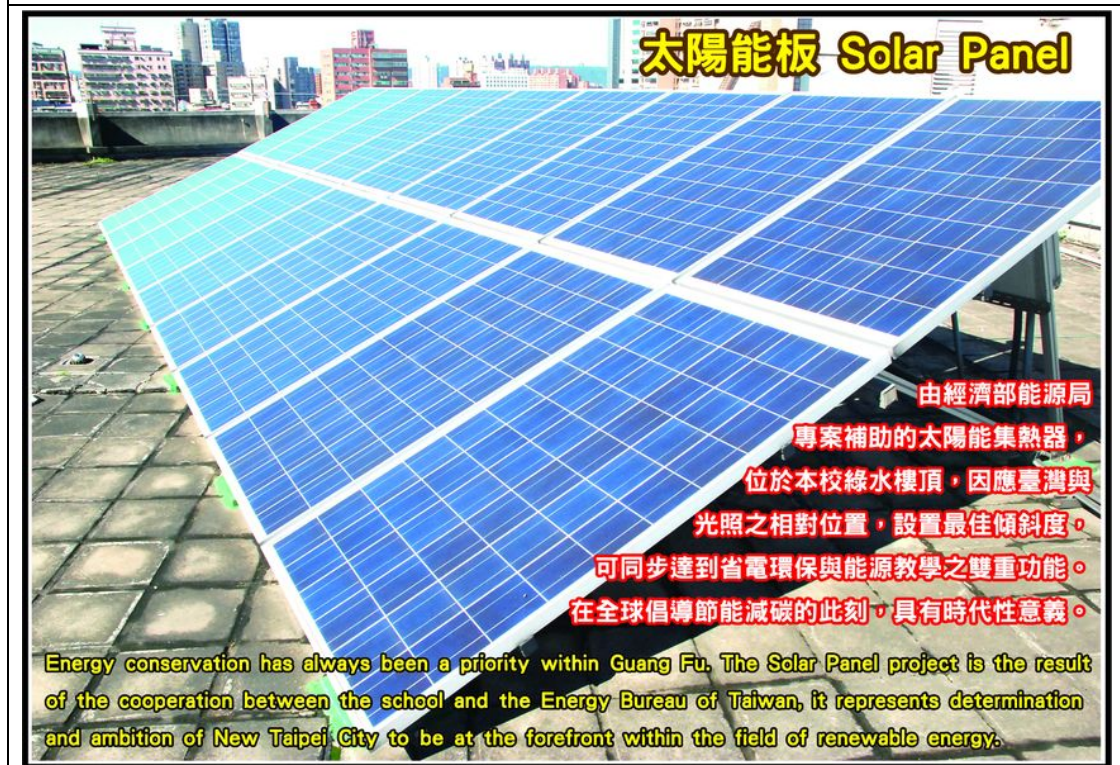

## 100 光復優質學習環成果照片

圖片說明：入口水池 Guang Fu Cascade

圖片說明：太陽能板 Solar Panel

圖片說明：光之藝廊 Gallery of Light

圖片說明：光復生態園 Botanical Garden

## 空中花園 Garden in the Sky

位於橙陽樓頂的多座空中花園，乃學校之肺。多樣態植物景觀擔任著為空氣新陳代謝的要務，也為雄偉的學校建築妝點綠意。其中開闢的「三生農場」，使學子在親近自然的同時，亦體悟到生態之美、生活之趣及生命之可貴。

This special garden was specifically designed to be in the center of the school in order to symbolize the importance of natural balance within our lives. It boasts a great variety of plants and flowers to enable students to indulge themselves in nature.

## 採光庭園 Main Garden

從藍天樓鳥瞰庭園，中間矗立著20座宛如羅浮宮廣場上的金字塔，透明的採光罩，除提供B2體育館充足的光源外，也與地面磁磚組成優美的幾何圖形，映照著周圍各種不同形態的綠色植物，成為孩子們最愛這此悠遊漫步的所在。

One of the most unique design of Guang Fu is the Main Garden that is situated on the ground floor. It is a modern day greenhouse that sustains a miniature world of flowers. Walking along the aisle of the greenhouse will pamper you in a care free atmosphere.